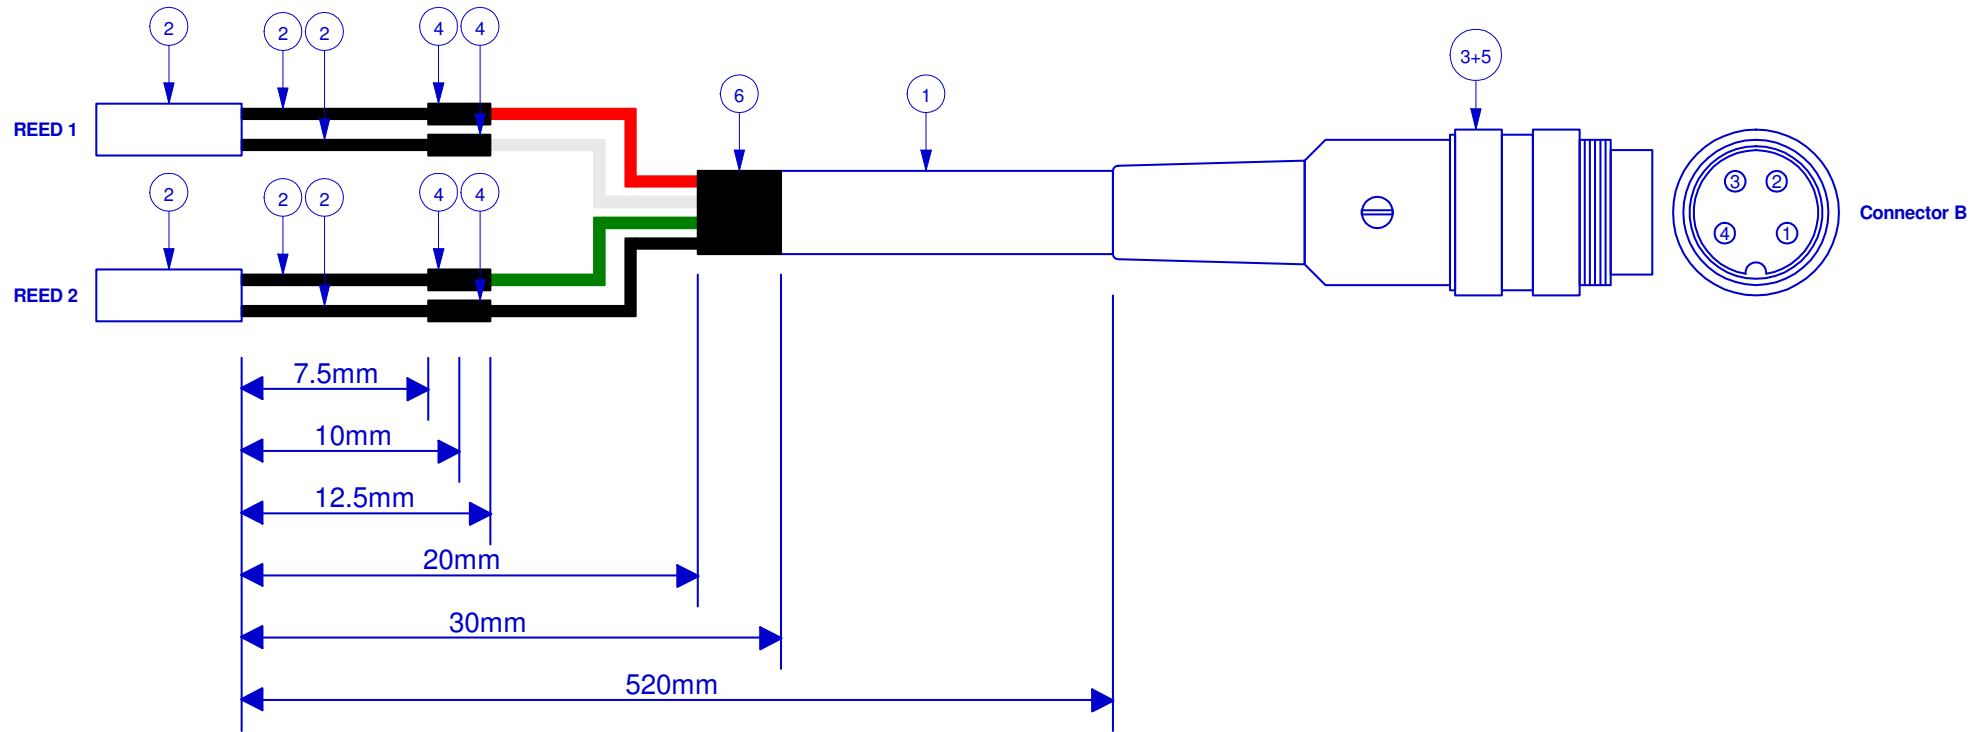

Item No.	Qty	Description	Manufacturer & P.N.	Owlstone P.N.
1	1	4 Core 26 AWG Screened Cable	Alphawire - 86104CY	TBD
2	2	Reed Sensor	Meder - MK20/1-B-100W	TBD
3	1	4 Way Binder 680 Cable Mount Plug	Binder - 09-0309-00-04	TBD
4	4	1.5mm 3:1 Heatshrink Tubing	Hellermann Tyton - 308-30150	TBD
5	4	3mm 3:1 Heatshrink Tubing	Hellermann Tyton - 308-30300	TBD
6	1	12mm 3:1 Heatshrink Tubing	Hellermann Tyton - 308-31200	TBD

13-0085 - AFM Door Sense			
Revision	Date	Initials	Comments
1.0	01/06/2011	AN	Released Cable Drawing.
AAA	02/07/2012	AN	Updated left hand table to new style. Project changed to AFM3. Updated signal names to match schematics.

Connector A	Wire Colour	Connector B	Signal
REED 1	Red	1	+5V REED 1
REED 1	White	2	ISO REED 1
REED 2	Green	3	ISO REED 2
REED 2	Black	4	+5V REED 2
	Screen	Tab	CHASSIS

Drawing: 13-0085 - AFM Door Sense	
Project: AFM3	Part Number: 13-0085
Drawn By: AN	Revision: AAA
Modified: 01/02/2013	Checked By (ELEC): Awaiting
Sheet: 1 of 1	Checked By (MANU): Awaiting