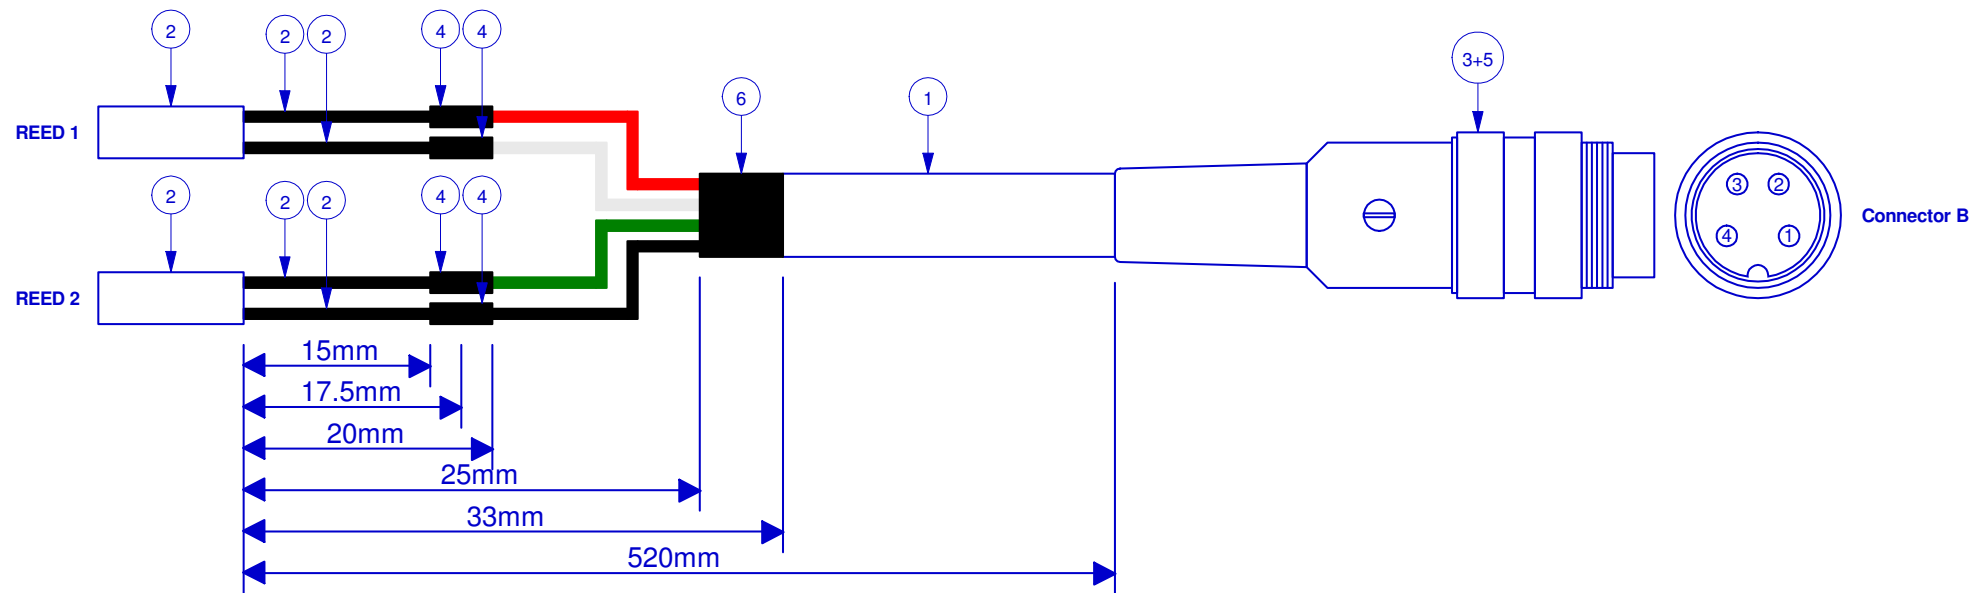

Item No.	Qty	Description	Manufacturer & P.N.	Owlstone P.N.
1	1	4 Core 26 AWG Screened Cable	Alphawire - 86104CY	14-0312
2	2	Reed Sensor	Meder - MK20/1-B-100W	15-0092
3	1	4 Way Binder 680 Cable Mount Plug	Binder - 09-0309-00-04	14-0163
4	4	1.5mm 3:1 Heatshrink Tubing	Hellermann Tyton - 308-30150	14-0090
5	4	3mm 3:1 Heatshrink Tubing	Hellermann Tyton - 308-30300	14-0247
6	1	12mm 3:1 Heatshrink Tubing	Hellermann Tyton - 308-31200	14-0353

13-0085 - AFM Door Sense			
Revision	Date	Initials	Comments
1.0	01/06/2011	AN	Released Cable Drawing.
AAA	02/07/2012	AN	Updated left hand table to new style. Project changed to AFM3. Updated signal names to match schematics.
AAB	08/04/2013	DC	Updated lengths on reeds side. Added Owls PN
001	08/04/2013	AN	Dimensioning changed to current style. Revision 001 for change control.

Connector A	Wire Colour	Connector B	Signal
REED 1	Red	1	+5V REED 1
REED 1	White	2	ISO REED 1
REED 2	Green	3	ISO REED 2
REED 2	Black	4	+5V REED 2
	Screen	Tab	CHASSIS

© Owlstone Ltd. 2004-2013

Drawing: 13-0085 - AFM Door Sense	
Project: AFM3	Part Number: 13-0085
Drawn By: AN	Revision: 001
Modified: 08/04/2013	Checked By (ELEC): AN
Sheet: 1 of 1	Checked By (MANU): DC